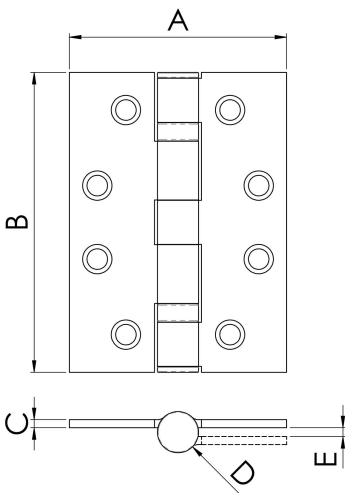

Enduro Grade 13 Ball Bearing Hinge, Grade 316 Stainless Steel

CEN1433

Grade 13 Ball Bearing Hinge (Max Load 120kg) in 2 sizes and 3 Finishes, also Radius version available. Ball bearing hinges have always been very popular for their smooth operation, durability, long lasting design and ability to carry heavier loads than washered hinges. They carry a CE mark and are Certifire tested. BS EN 1935 rated.