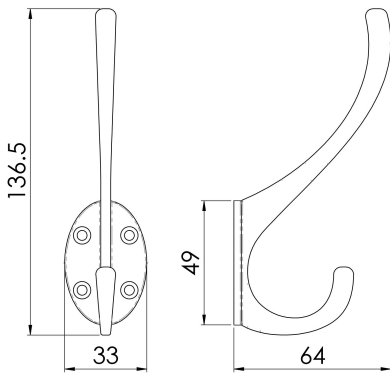

Hat and Coat Hook

AA25 Range

Hat and coat hook on an oval backplate with 4 screw holes for a secure fixing. The most popular and cost effective hat and coat hook - a classic Victorian design.

AA25PN - Discontinued when stock is gone.