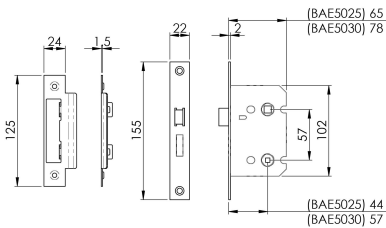

### BAE Range

Contract Bathroom Lock with a wide range of options offering an excellent degree of choice. Square or Radius Forends, 64mm or 76mm sizes and 5 finishes. The Latch bolt has the Easi-T reverse function to save undoing the case so it can be reversed in seconds. Certified to BS EN 12209.