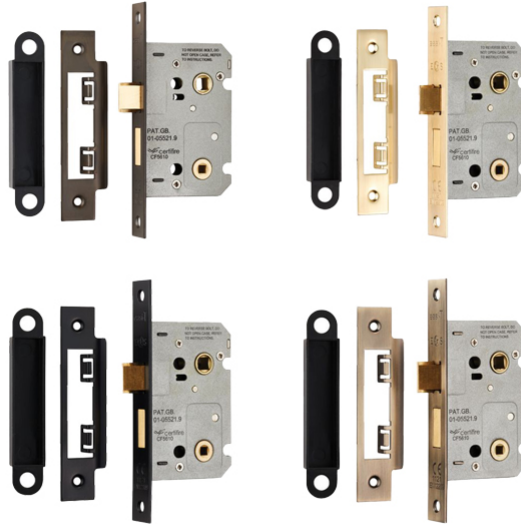

## Easi-T Residential Bathroom Lock Range

### BAE Range

Contract Bathroom Lock with a wide range of options offering an excellent degree of choice. Square or Radius Forends, 64mm or 76mm sizes and 5 finishes. The Latch bolt has the Easi-T reverse function to save undoing the case so it can be reversed in seconds. Certified to BS EN 12209.