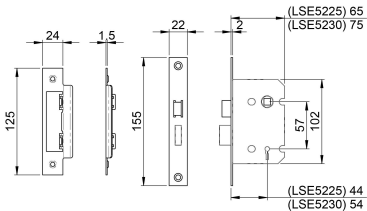

Easi-T Residential 2 Lever Sashlock Rebated

LSE5225REB

Contract 2 Lever Sashlock Rebated version 64mm. which comes with a pre-rebated faceplate and strikeplate for ease of fitting to pairs of rebated timber doors. The Latchbolt has the Easi-T reverse function to save undoing the case so it can be reversed in seconds. Certified to BS EN 12209.