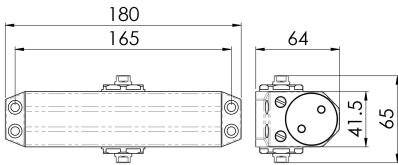

## General Overhead Door Closer Fixed Power Size 3

DCF2003SV

Overhead Door Closer Fixed Power Size 3. Carries the CE mark and is Certifire accredited. Certified to BS EN 1154. Comes with a 10 year mechanical guarantee and is Fire door rated.