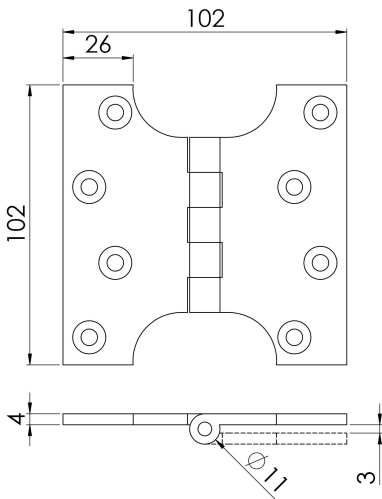

## Parliament Hinge

HIN3424

The Parliament Hinge is designed for doors which need to fold back on themselves creating the maximum possible opening through a doorway. Traditionally used to allow a door to fully open 180 degrees, back onto a wall. The extra projection allows the door to clear any obstruction - i.e.